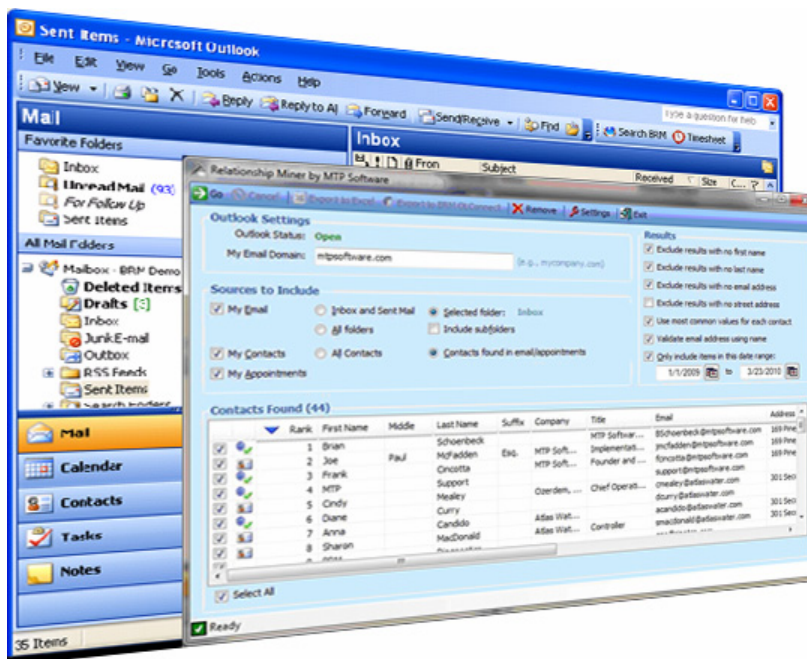

Turn your MS Outlook® into Gold

Relationships are the cornerstone of every successful business.

The hidden relationships that are buried in email and appointments can deliver real business value.

Uncovering and capturing that valuable relationship information can be challenging, time consuming, and cumbersome.

MTP Software's Relationship Miner™ is the answer

In a single click, Relationship Miner™ will:

- ✓ **Automatically discover contacts and relationships hidden in your Outlook emails, calendar**
- ✓ **Eliminate the need for manually entering contact information**
- ✓ **Identify and rank your relationships based on correspondence and activity history**
- ✓ **Import relationship information into your Outlook, CRM system, and LinkedIn**

Reduce the time you spend identifying your best clients and prospects, and maximize the time you spend delivering results to your business.

To download a **FREE** trial™ version of Relationship Miner™ 2.2, please visit